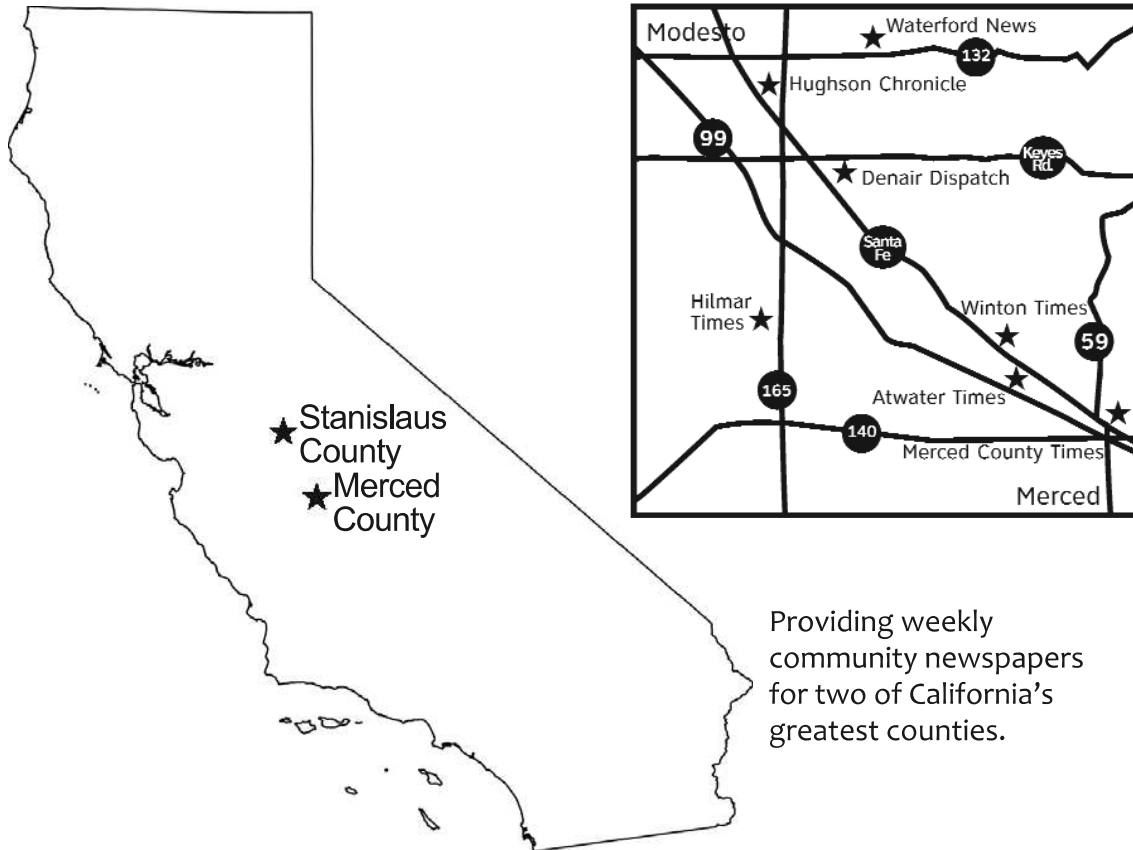

## Circulation Statistics

Providing weekly community newspapers for two of California's greatest counties.

### Circulation

Merced County Times: 5,600  
 Atwater-Winton Times: 6,300  
 Hughson Chronicle  
 & Denair Dispatch: 7,500  
 Hilmar Times: 5,000  
 Waterford News: 6,700  
 Total Circulation: 31,100

### Days of Publication

Tuesday: Hughson Chronicle & Denair Dispatch, Waterford News  
 Thursday: Hilmar Times, Merced County Times, Atwater-Winton Times